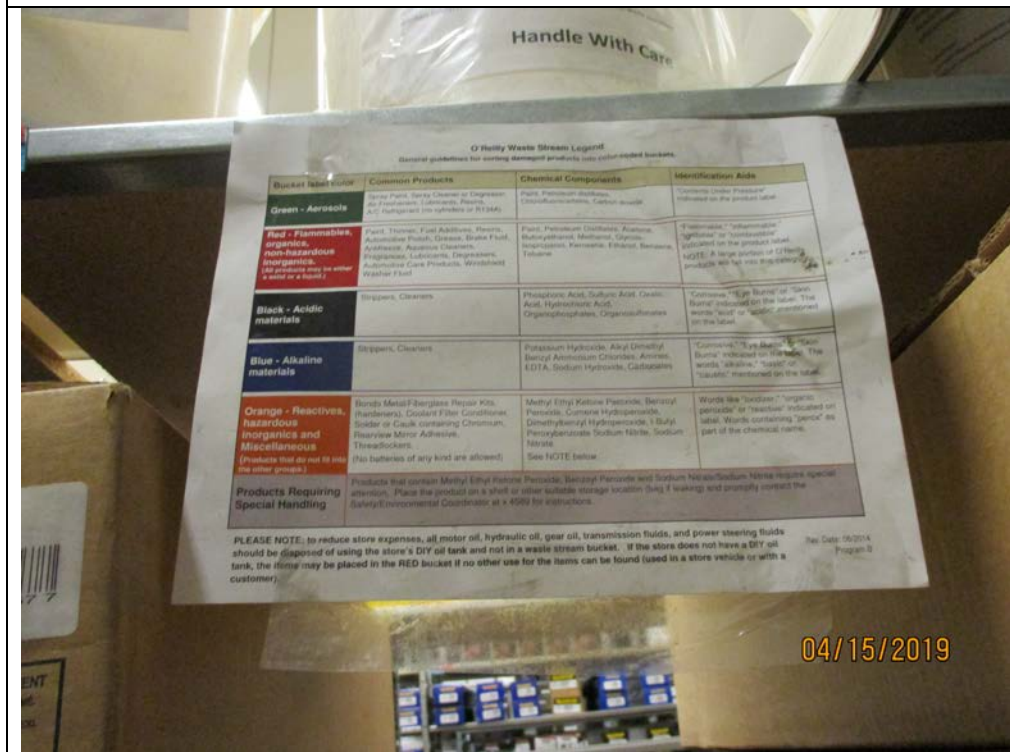

HWB PHOTO SHEET

Facility: O'Reilly Auto Parts # 2700

Photo #: 1

Date/Time: Monday, April 15, 2019, 11:25:00 AM

Location: Inside facility at the southeast corner.

Description: Photos showing the blue 250-gallon steel tank used to collect used oil that is brought by customers under the facility's Do It Yourself program.

Violation(s):
None.

Facility: O'Reilly Auto Parts # 2700

Photo #: 2

Date/Time: Monday, April 15, 2019, 11:26:00 AM

Location: Inside facility at the southeast corner.

Description: Photos showing the black 50-gallon steel drum and its label used to collect used oil filters that are brought by customers under the facility's Do It Yourself program.

Violation(s): None.

HWB PHOTO SHEET

Facility: O'Reilly Auto Parts # 2700

Photo #: 3

Date/Time: Monday, April 15, 2019, 10:29:24 AM

Location: Inside facility's shelves located in the southeast area.

Description: Photos showing the 5-gallon plastic buckets used to collect hazardous waste. Buckets are labeled as per type of waste to contain.

Violation(s):
None.

Facility: O'Reilly Auto Parts # 2700

Photo #: 4

Date/Time: April 15, 2019, 10:30:08 AM

Location: Inside facility's shelves located in the southeast area.

Description: Photos showing the 5-gallon plastic buckets color coding system for the different types of wastes.