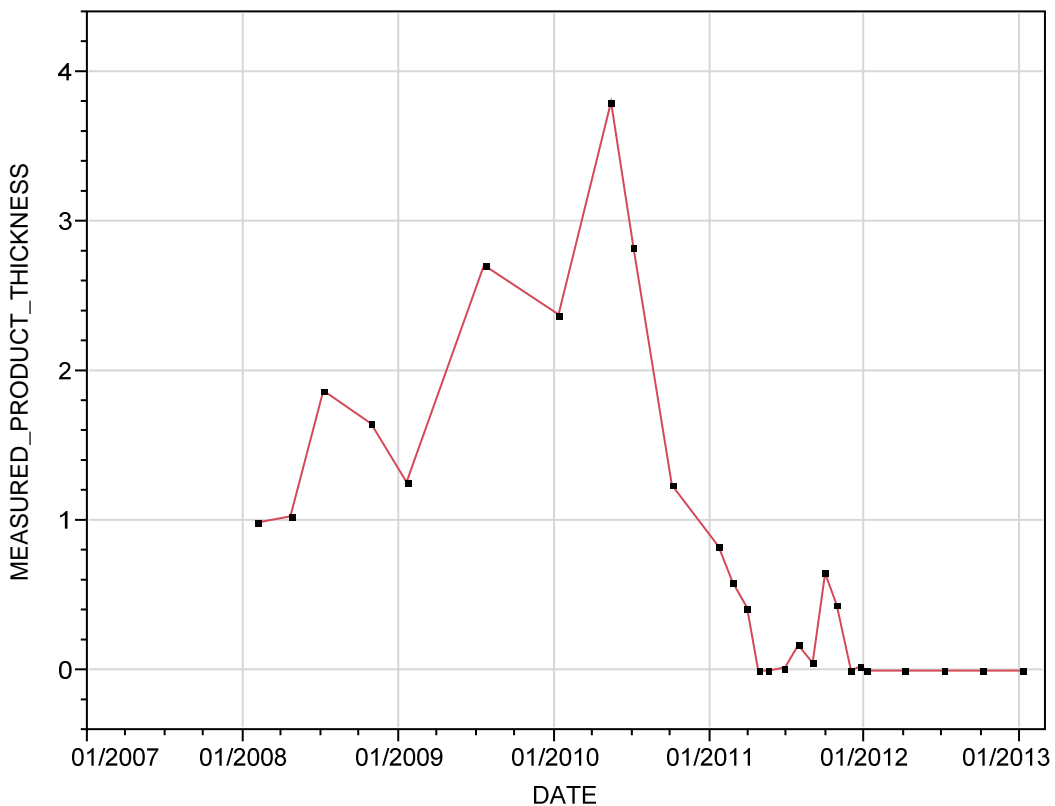

NAPL Thickness (ft) Time-Series Graph

KAFB-106008