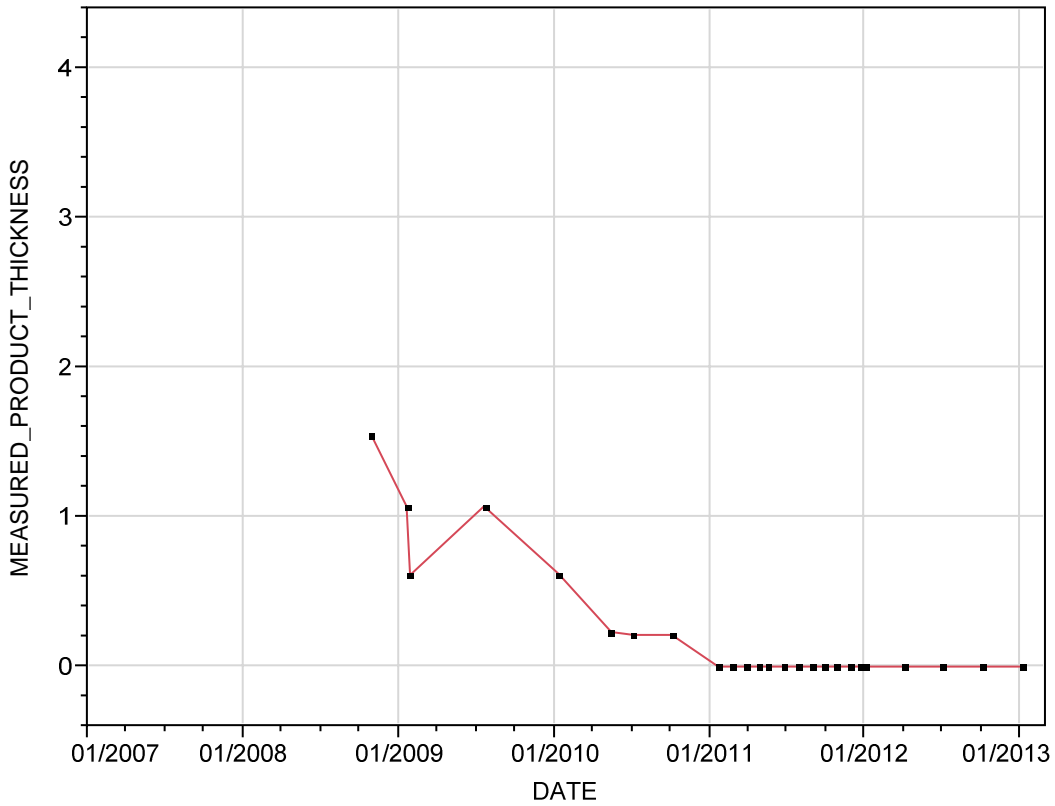

NAPL Thickness (ft) Time-Series Graph

KAFB-106014