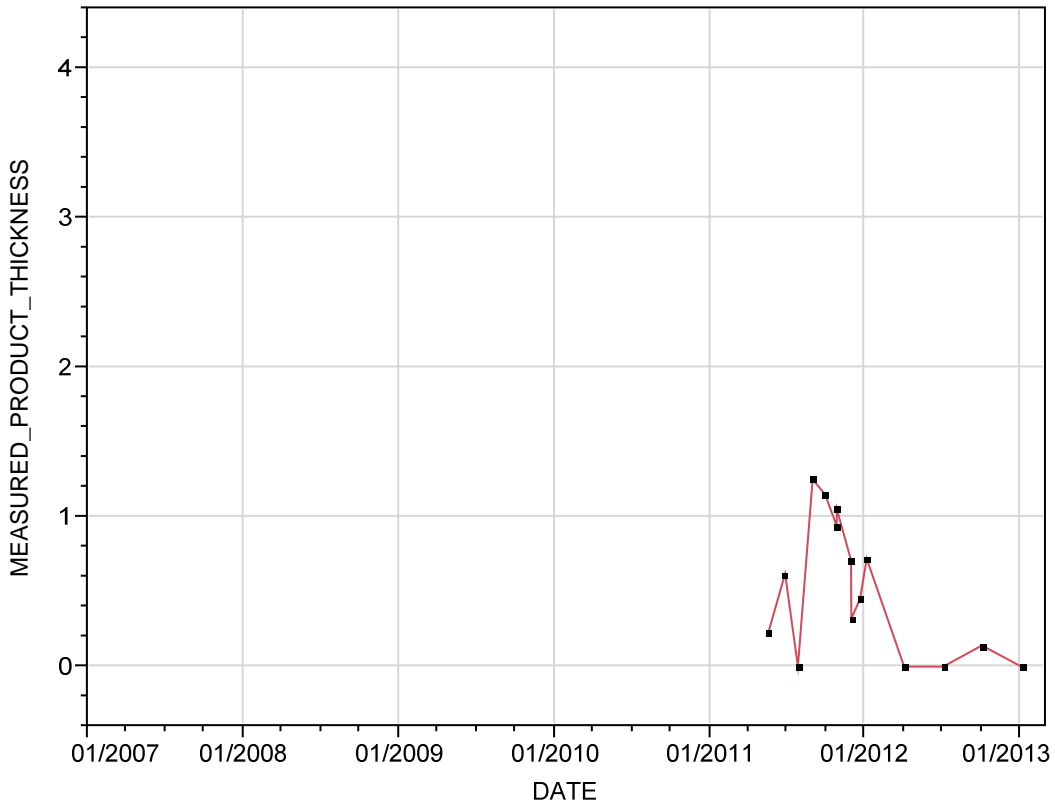

NAPL Thickness (ft) Time-Series Graph

KAFB-106059