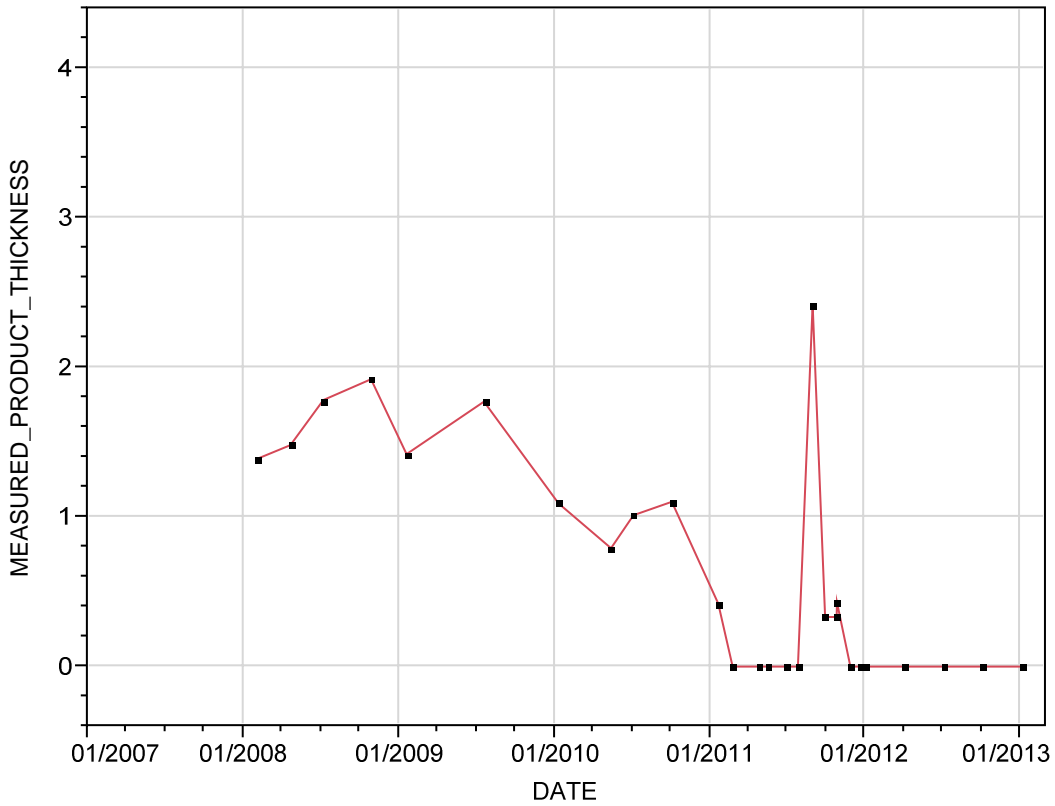

NAPL Thickness (ft) Time-Series Graph

KAFB-106009