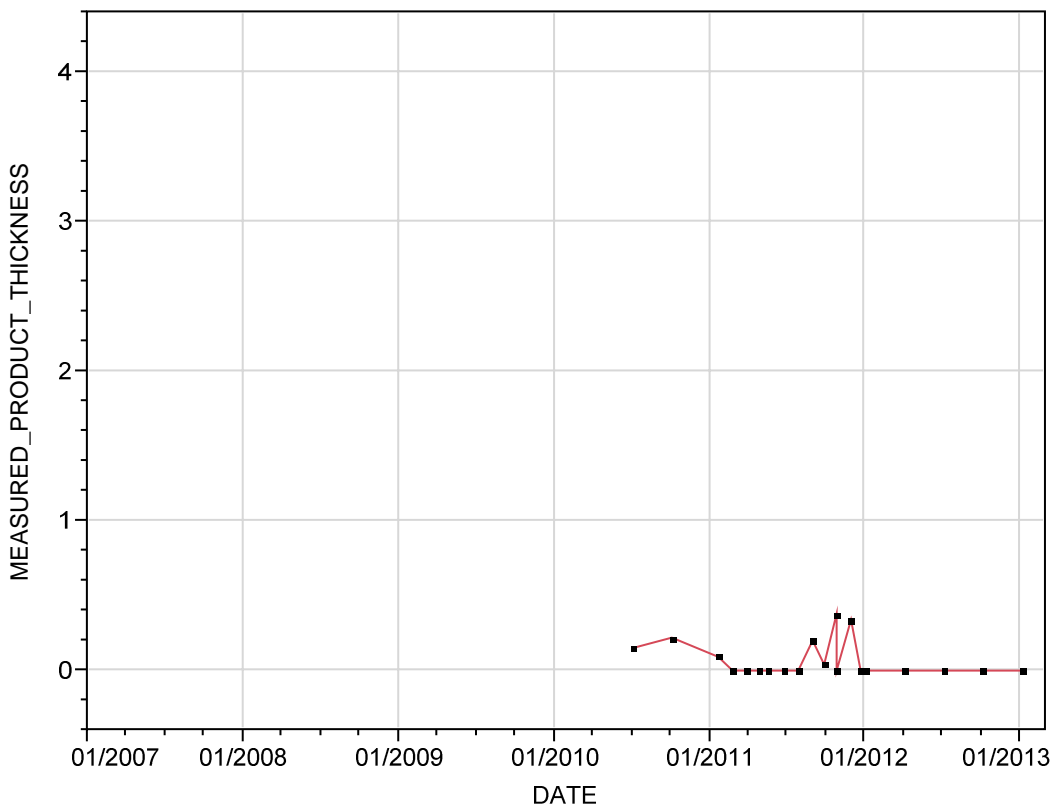

NAPL Thickness (ft) Time-Series Graph

KAFB-106028-510