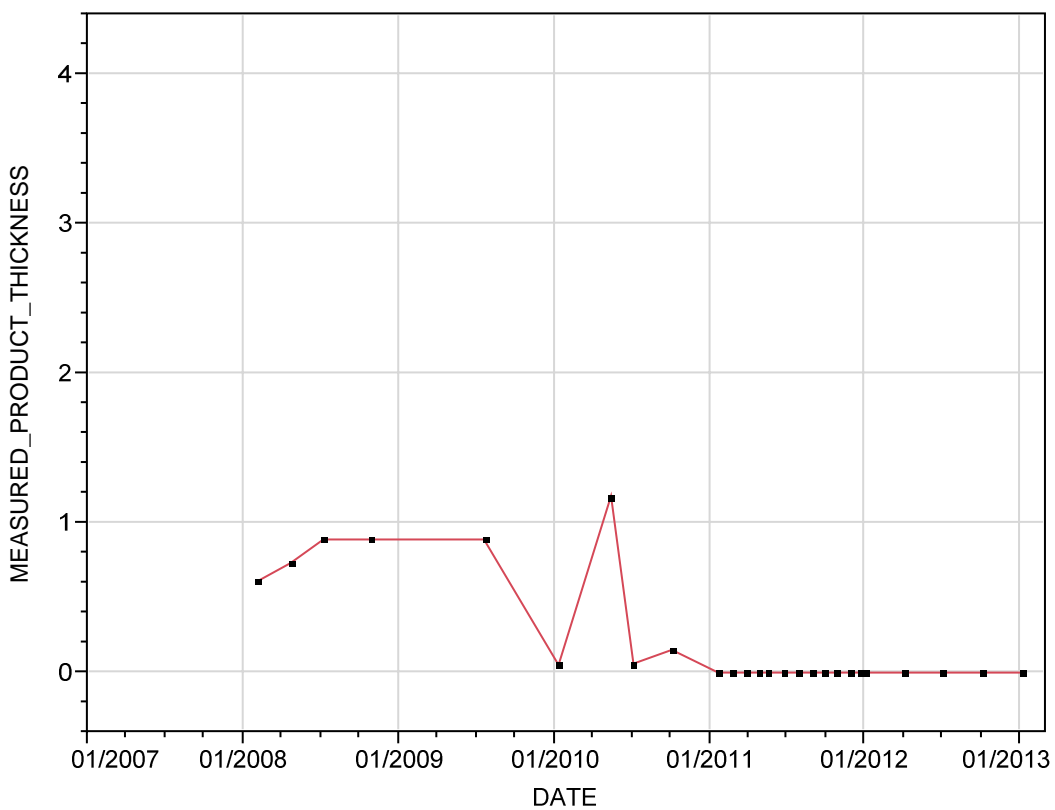

NAPL Thickness (ft) Time-Series Graph

KAFB-106010