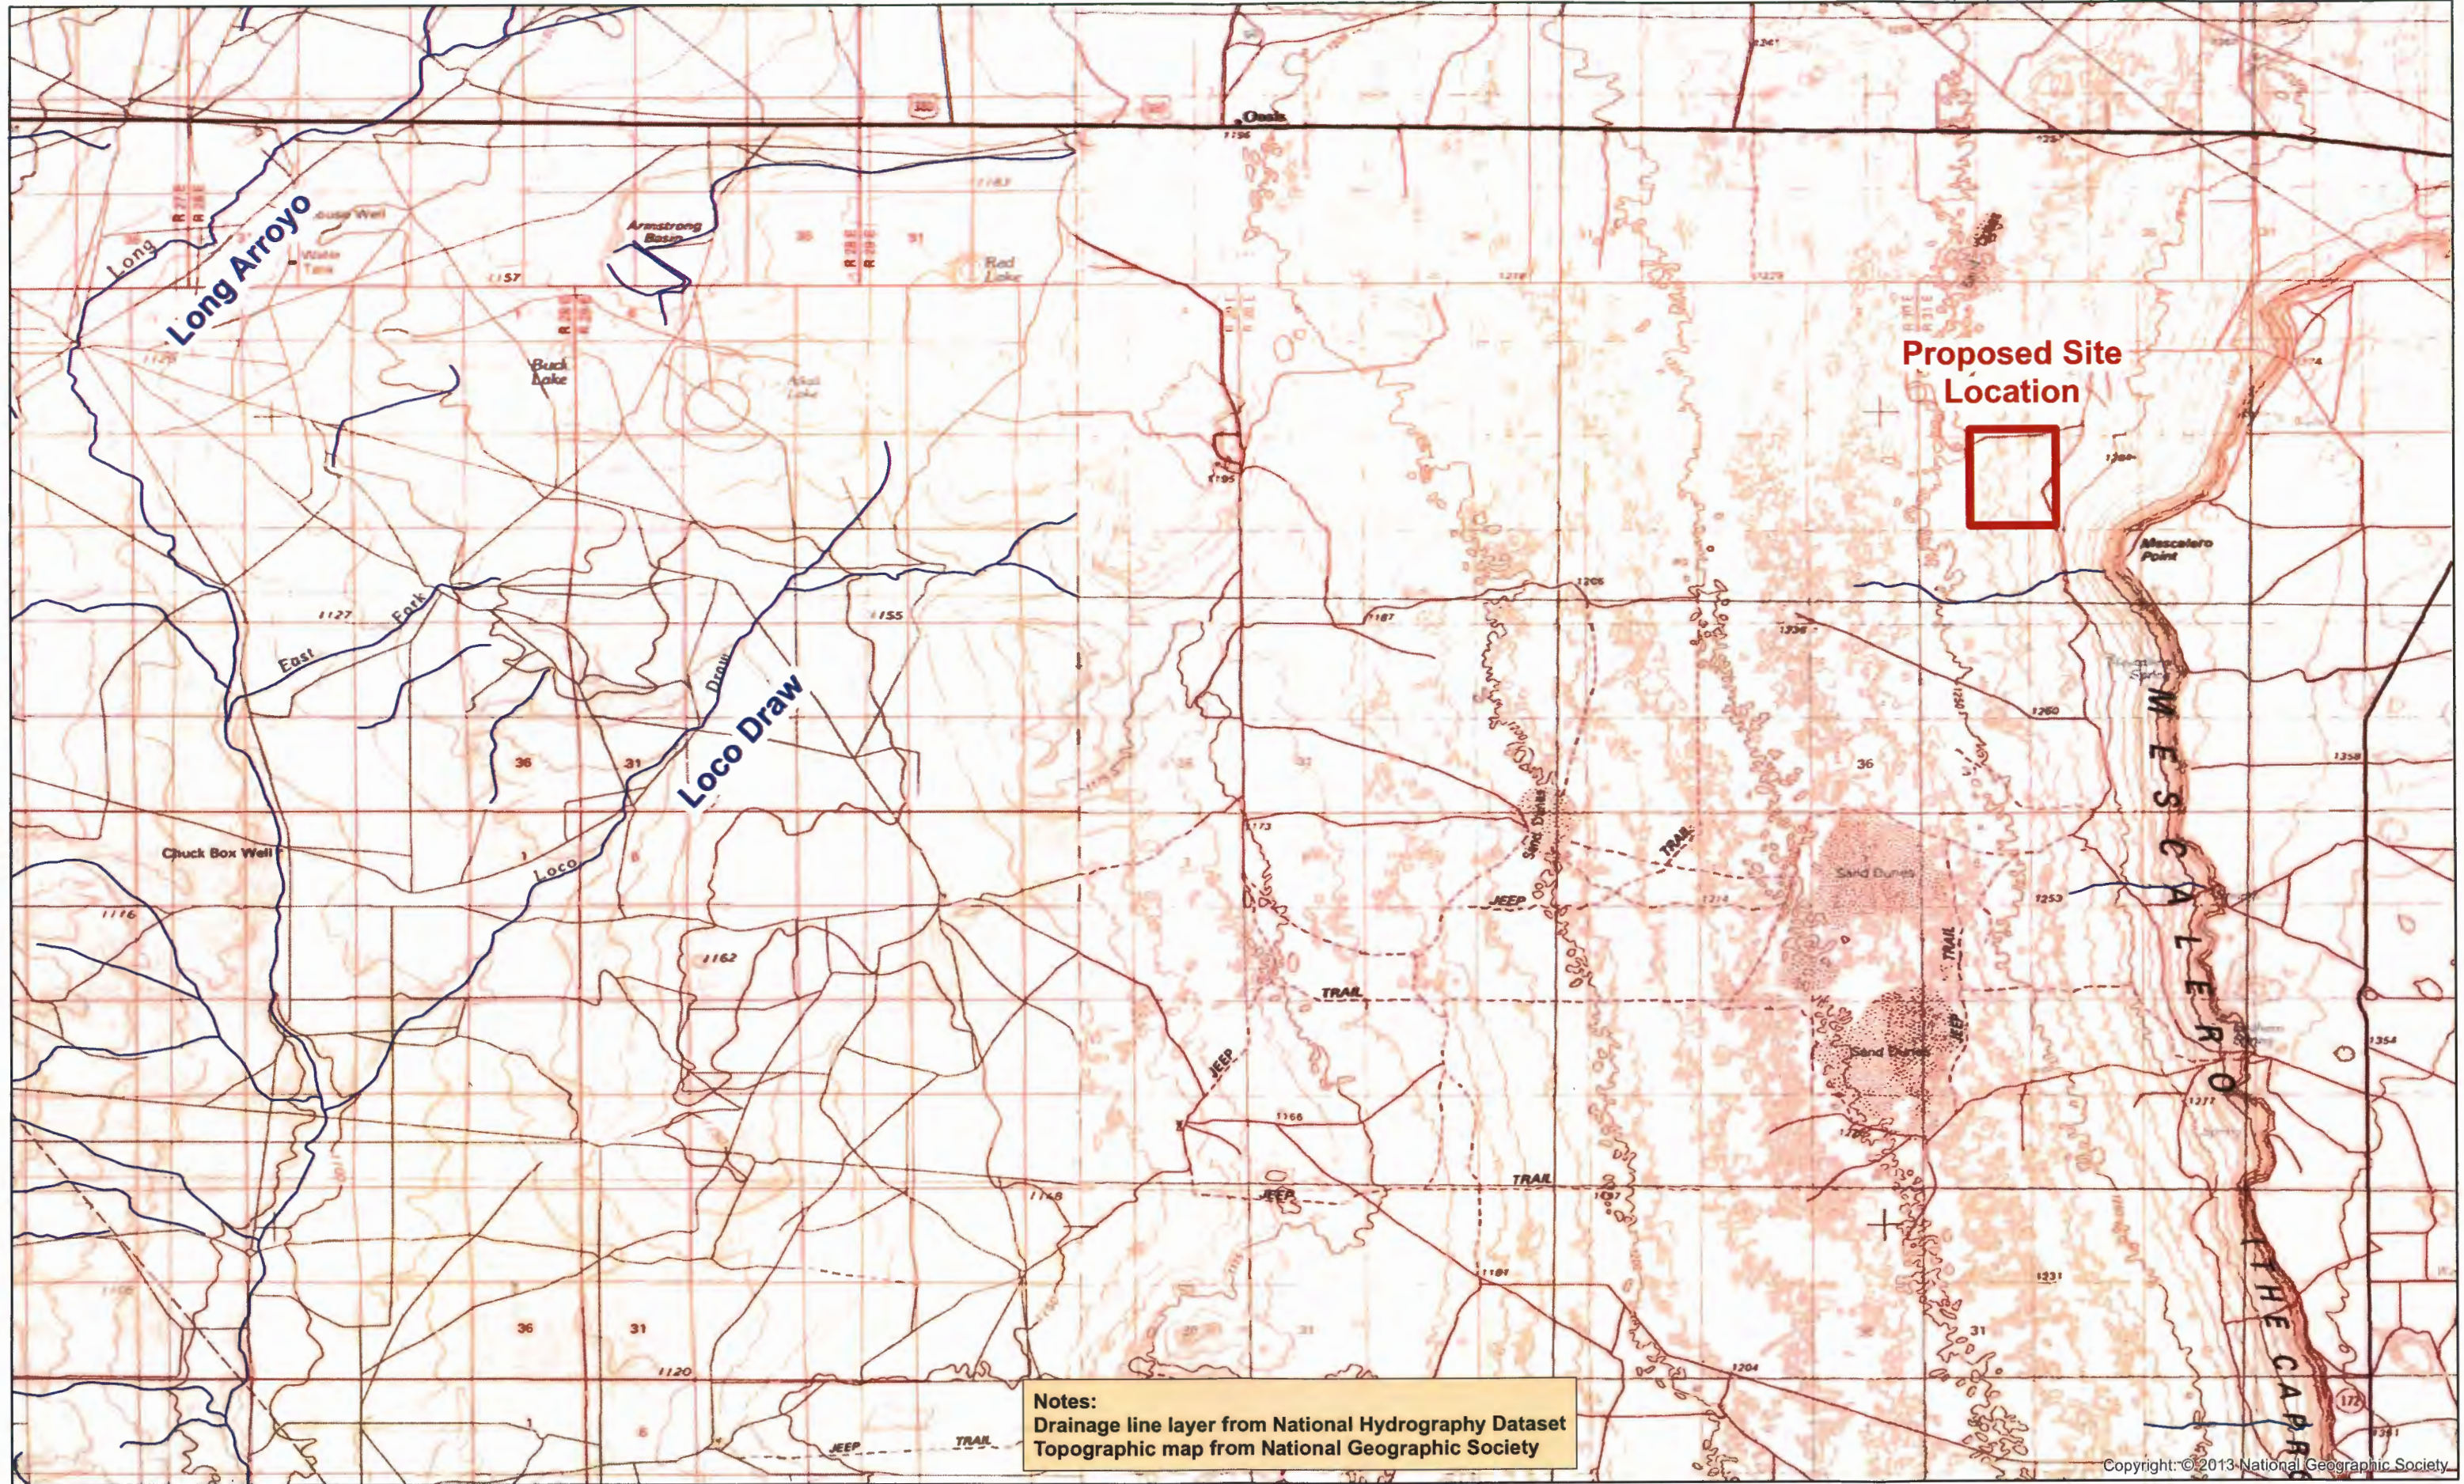

ENTERED

Notes:  
Drainage line layer from National Hydrography Dataset  
Aerial Imagery from NAIP 2016 Imagery Dataset

Copyright: © 2013 National Geographic Society

Triassic Park Location Map - Aerial Imagery

1:100,000

Notes:  
Drainage line layer from National Hydrography Dataset  
Topographic map from National Geographic Society

Copyright: © 2013 National Geographic Society

Triassic Park Location Map - Topographic

1:100,000

**Triassic Park Location Map**