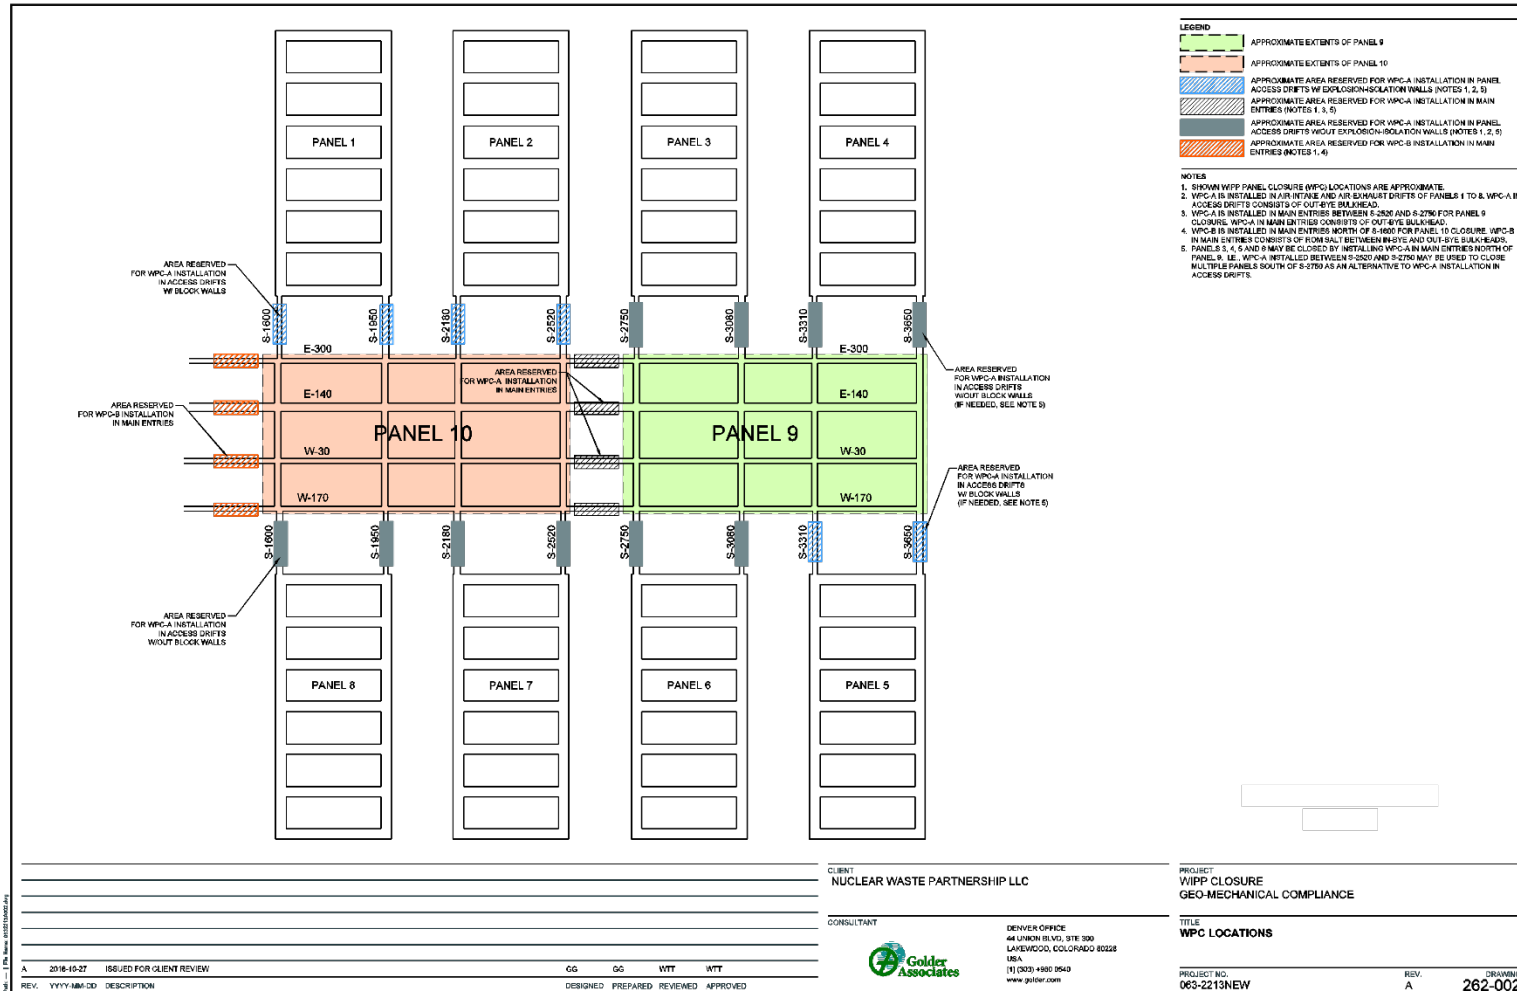

**ATTACHMENT G1
APPENDIX G1-B**

DRAWINGS

**WIPP PANEL CLOSURE
WASTE ISOLATION PILOT PLANT
CARLSBAD, NEW MEXICO**

Waste Isolation Pilot Plant
 Hazardous Waste Facility Permit
 Attachment G1, Appendix G1-B
 October 2023

Waste Isolation Pilot Plant
 Hazardous Waste Facility Permit
 Attachment G1, Appendix G1-B
 October 2023